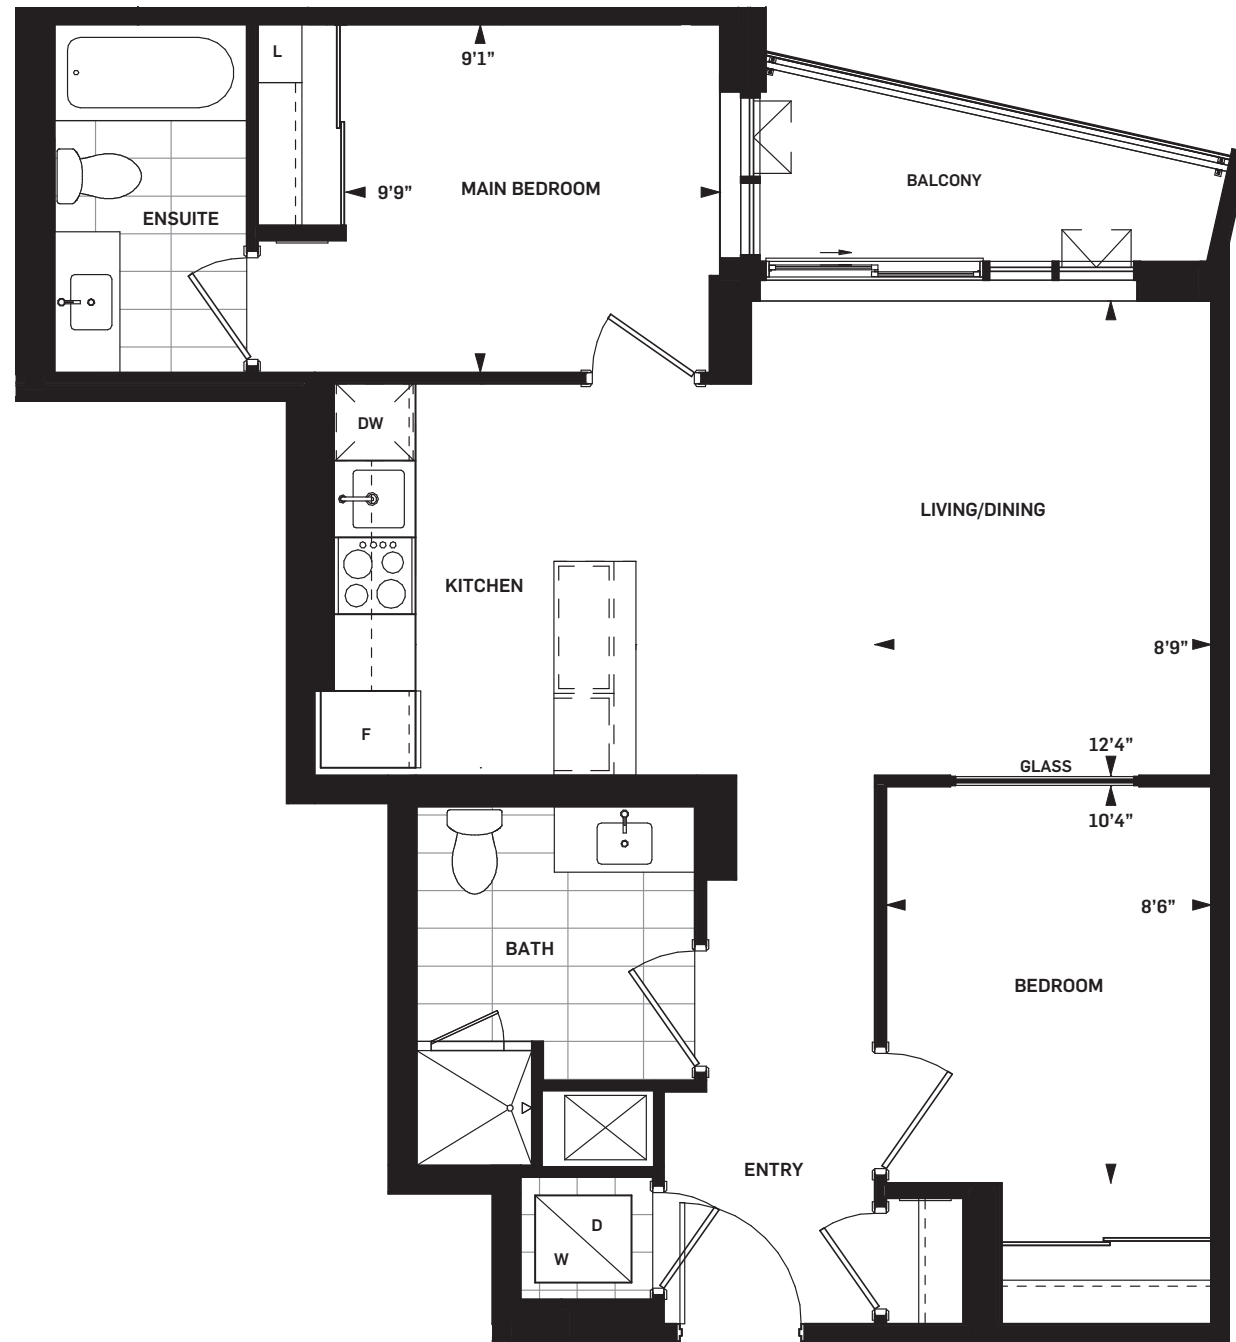

DANIELS ON PARLIAMENT

WINDEYER
2B-EE (BF) | 2 BEDROOM

SUITE AREA 799 sq.ft.
OUTDOOR AREA 44 sq.ft.
TOTAL AREA 843 sq.ft.

Daniels
love where you live™

LEVEL 07

LEVEL 06

LEVEL 05

LEVEL 04

LEVEL 03

Drawings are not to scale. All areas and stated room dimensions are approximate. Note: Actual usable floor space may vary from the stated floor area. Floor area is measured in accordance with the HCRA directive on floor area calculations. Size and location of windows may vary. The purchaser acknowledges that the actual unit purchased may be a reversed mirror layout of the plan shown. Outdoor area will vary depending on unit location within the building. Illustration is artist's concept. E. & O. E. Please speak with a Sales Representative for details.